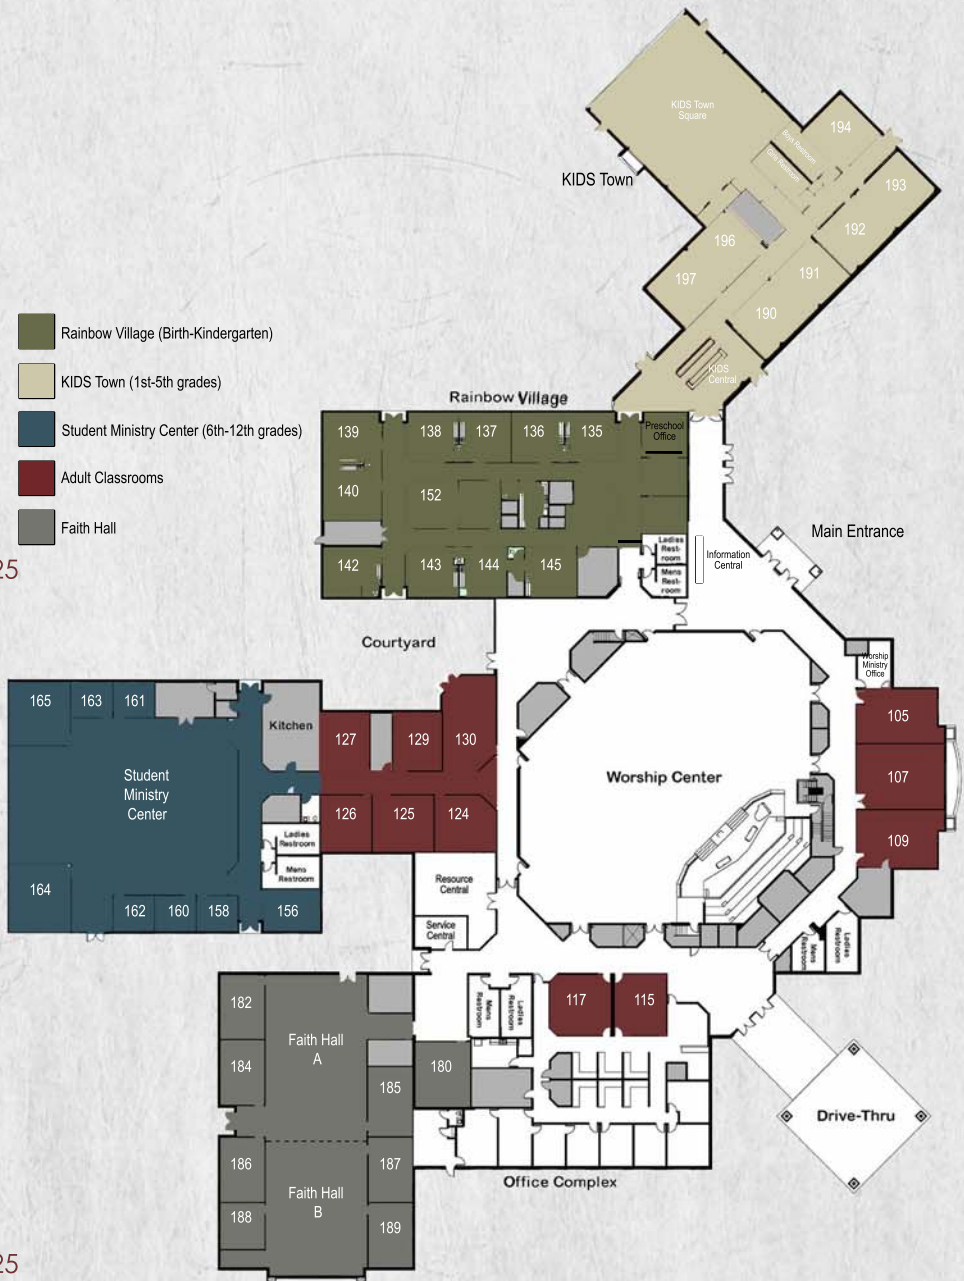

SMALL GROUPS AT THE FIRST FAMILY

(S: Singles, YA: Young Adults, MA: Middle Age Adults, SA: Senior Adults, M: Men, W: Women, F: Families, NB: New Believers, SP: Spanish)

Sundays @ 8 a.m.

Age	Category	Leader	Location
Mixed	F	Rhodes	Faith 180
40s-50s	MA	Wolters	Faith 186
50s-70s	SA	Nichols/ Huntley	Faith B
60s-80s	SA	Kenemer	AC 130
Mixed	M	Simmons	Faith 182

Sundays @ 9:15 a.m.

College	S	Clark/ Henry	AC 127
20s	S	Willems	Faith 180
30s	S	Maupin	AC 105
20s-30s	YA	Brown	AC 129
20s-30s	YA	Cook	AC 107
30s-40s	YA	Shaw/ Warren	AC 130
30s-40s	YA	Brock	AC 124/125
30s-40s	YA	Grissom	AC 126
30s-40s	YA	S. Trammell	Faith 187
30s-50s	MA	Whatley	Faith 185
40s-50s	MA	Adair	Faith 186
40s-60s	MA	Cashion	AC 109
40s-60s	MA	Smith	AC 117
40s-60s	MA	Babcock	Faith 182
Mixed	NB/W	Claro	Faith 188
70s-80s	W	Sampler	AC 115

Sundays @ 10:45 a.m.

30s-50s	S/W	Harrison	AC 127
40s-60s	S	Yagowski	Faith 189
20s-40s	YA	A. Trammell	Faith 186
30s-40s	YA	Hopper	AC 126
30s-50s	MA	A. Kimbrough	Faith B
40s-60s	MA	Nowlin	Faith 182
40s-60s	MA	Beaty	Faith 180
40s-60s	MA	Dodd/ Gilbreath	AC 129
40s-60s	MA	Weidenbaum	AC 107
Mixed	MA	Moore	AC 124/125
50s-70s	MA/SA	Wright	AC 130
50s-80s	SA	Collins	Faith 185
70s-90s	SA	B. Kimbrough	AC 115
Mixed	NB	Bommarito	Faith 188
40s-60s	W	Hogan/ Mitchell	Faith 184
70s-90s	W	Blevins	AC 117
Mixed	SP	Castillo	Faith 187

Off-Campus Small Groups

50s-70s	MA/SA	Maynard	Contact church

Mondays @ 6 p.m.

"We cared so much for you that we were pleased to share with you not only the gospel of God but also our own lives, because you had become dear to us."

1 Thess. 2:8, HCSB